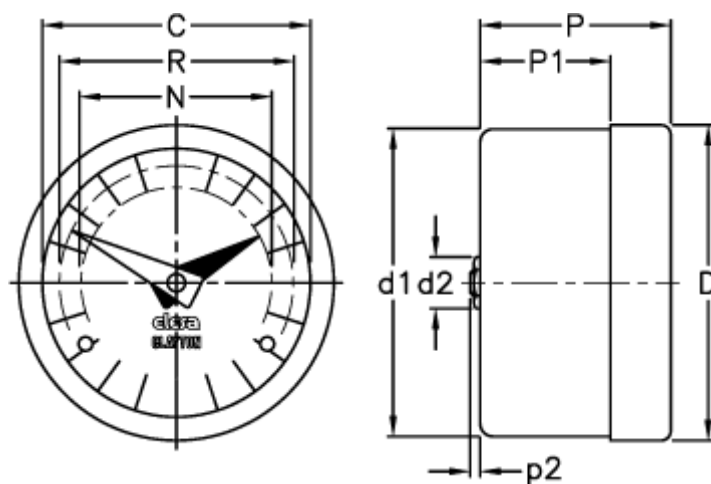

Article number: 2307020921

Description: E+G Gravity indicator
GA02-0050-D

Measures

C = 60

R = 51

D = 68.4

D1 = 67.0

d2 = 8

N = 44

P = 32

P1 = 19.3

p2 = 1.0